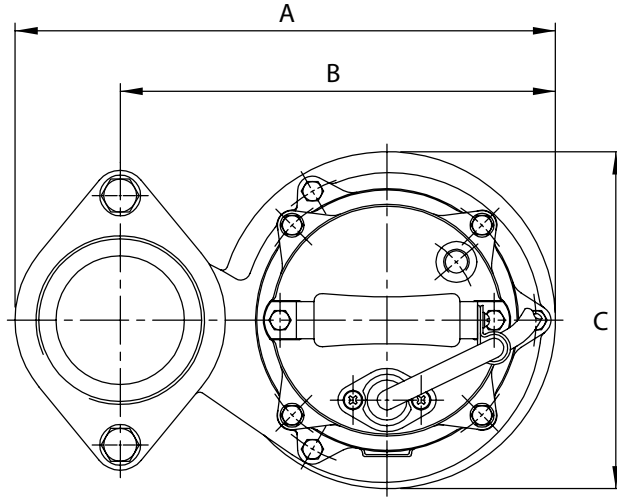

SSE-3V-XX-10

Pump Dimensions

TYPE	A	B	C	D	E	F	G
SSE-3V-XX-10	10.88	8.75	6.75	18.00	15.88	5.63	5.25

All dimensions are in inches unless otherwise noted.

M.W.L.: Minimum water level