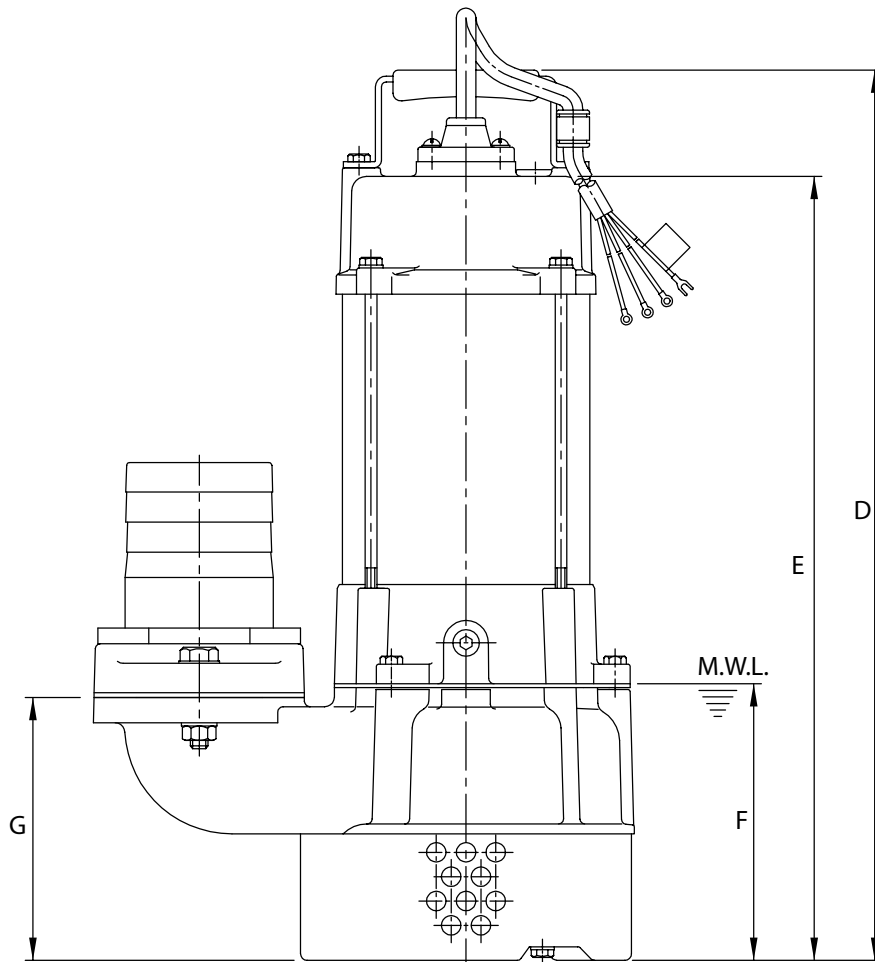

SSE-3V-XX-10

Pump Dimensions

TYPE	A	B	C	D	E	F	G
SSE-3V-XX-10	10.88	8.75	6.75	18.00	15.88	5.63	5.25

All dimensions are in inches unless otherwise noted.

M.W.L.: Minimum water level